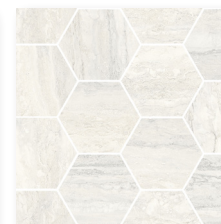

2"x2"
Mosaic

Hexagon
Mosaic

Wayne Tile
Company

COLORS

Beige

3"x12" | Matte & Polished
12"x24" | Matte & Polished

24"x48" | Matte & Polished
24"x48" Rigato | Matte

2"x2" Mosaic | Matte
Hexagon Mosaic | Polished

24"x48" | Matte & Polished
24"x48" Rigato | Matte

2"x2" Mosaic | Matte
Hexagon Mosaic | Polished

White

3"x12" | Matte & Polished
12"x24" | Matte & Polished
24"x48" | Matte & Polished

24"x48" Rigato | Matte
47"x110" | Polished

2"x2" Mosaic | Matte
Hexagon Mosaic | Polished

PACKING INFORMATION

Size	Finish	Thickness	SF per Box	SF per Pallet	Pieces per Box
3"x12"	Matte & Polished	9 mm	10.65627	468.87594	46
12"x24"	Matte & Polished	9 mm	13.56253	542.5011	7
24"x48"	Matte & Polished	9 mm	15.50003	496.00099	2
24"x48" Rigato	Matte	9 mm	15.50003	372.00074	2
2"x2" Mosaic	Matte	9 mm	5.812512	348.7507	6
Hexagon Mosaic	Polished	9 mm	6.781264	406.8758	6