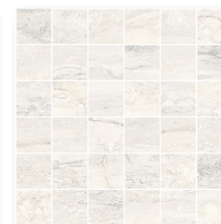

2"x2"
Mosaic

Hexagon
Mosaic

Wayne Tile
Company

COLORS

Beige

3"x12" | Matte & Polished
12"x24" | Matte & Polished

24"x48" | Matte & Polished
24"x48" Rigato | Matte

2"x2" Mosaic | Matte
Hexagon Mosaic | Polished

24"x48" | Matte & Polished
24"x48" Rigato | Matte

2"x2" Mosaic | Matte
Hexagon Mosaic | Polished

White

3"x12" | Matte & Polished
12"x24" | Matte & Polished
24"x48" | Matte & Polished

24"x48" Rigato | Matte
47"x110" | Polished

2"x2" Mosaic | Matte
Hexagon Mosaic | Polished

PACKING INFORMATION

Size	Finish	Thickness	SF per Box	SF per Pallet	Pieces per Box
3"x12"	Matte & Polished	9 mm	10.65627	468.87594	46
12"x24"	Matte & Polished	9 mm	13.56253	542.5011	7
24"x48"	Matte & Polished	9 mm	15.50003	496.00099	2
24"x48" Rigato	Matte	9 mm	15.50003	372.00074	2
2"x2" Mosaic	Matte	9 mm	5.812512	348.7507	6
Hexagon Mosaic	Polished	9 mm	6.781264	406.8758	6