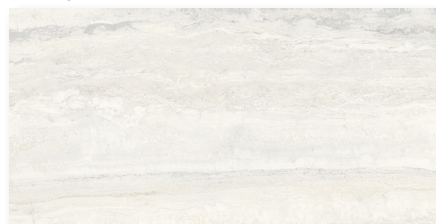

White

3"x12" | Matte & Polished
12"x24" | Matte & Polished
24"x48" | Matte & Polished