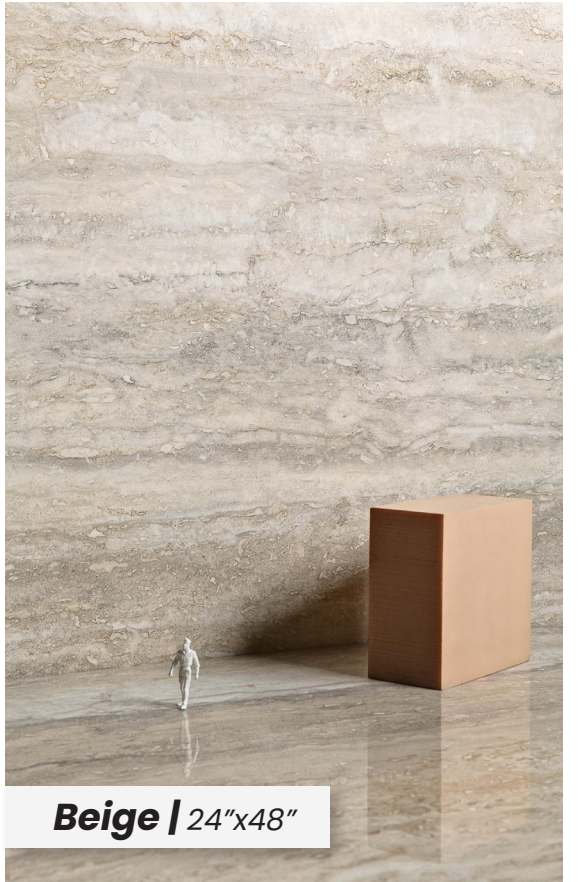

Pearl | 24"x48"

SATURNIA

Beige | 24"x48"

Made in **ITALY**

Wayne Tile Company

www.waynetile.com

SATURNIA

PORCELAIN TILE

TECHNICAL DATA

Thickness	9 mm
Application	Interior/Exterior
Frost Resistance	Yes
Rectified	Yes
Slip Resistance	R10
DCOF	>0.42
Shade Variation	V2

LEAD TIME

In Stock/Quick Ship

SIZES

3"x12"	
12"x24"	
24"x48"	
47"x110"	

2"x2"
Mosaic

Hexagon
Mosaic

Wayne Tile
Company

COLORS

Beige

3"x12" | Matte & Polished
12"x24" | Matte & Polished

24"x48" | Matte & Polished
24"x48" Rigato | Matte

2"x2" Mosaic | Matte
Hexagon Mosaic | Polished