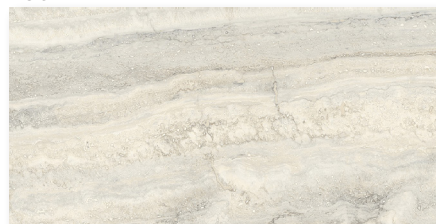

2"x2"
Mosaic

Hexagon
Mosaic

Wayne Tile
Company

COLORS

Beige

3"x12" | Matte & Polished
12"x24" | Matte & Polished

24"x48" | Matte & Polished
24"x48" Rigato | Matte

2"x2" Mosaic | Matte
Hexagon Mosaic | Polished

Ivory

3"x12" | Matte & Polished
12"x24" | Matte & Polished
24"x48" | Matte & Polished

24"x48" Rigato | Matte
47"x110" | Polished

2"x2" Mosaic | Matte
Hexagon Mosaic | Polished

Pearl

3"x12" | Matte & Polished
12"x24" | Matte & Polished