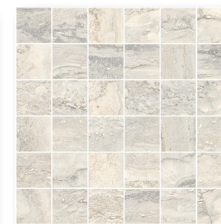

2"x2"
Mosaic

Hexagon
Mosaic

Wayne Tile
Company

COLORS

Beige

3"x12" | Matte & Polished
12"x24" | Matte & Polished

24"x48" | Matte & Polished
24"x48" Rigato | Matte

2"x2" Mosaic | Matte
Hexagon Mosaic | Polished

Ivory

3"x12" | Matte & Polished
12"x24" | Matte & Polished
24"x48" | Matte & Polished

24"x48" Rigato | Matte
47"x110" | Polished

2"x2" Mosaic | Matte
Hexagon Mosaic | Polished

Pearl

3"x12" | Matte & Polished
12"x24" | Matte & Polished

24"x48" | Matte & Polished
24"x48" Rigato | Matte

2"x2" Mosaic | Matte
Hexagon Mosaic | Polished

White

3"x12" | Matte & Polished
12"x24" | Matte & Polished
24"x48" | Matte & Polished

24"x48" Rigato | Matte
47"x110" | Polished