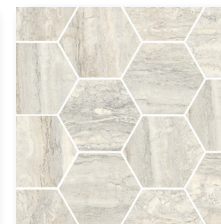

2"x2"
Mosaic

Hexagon
Mosaic

Wayne Tile
Company

COLORS

Beige

3"x12" | Matte & Polished
12"x24" | Matte & Polished

24"x48" | Matte & Polished
24"x48" Rigato | Matte

2"x2" Mosaic | Matte
Hexagon Mosaic | Polished

Ivory

3"x12" | Matte & Polished
12"x24" | Matte & Polished
24"x48" | Matte & Polished

24"x48" Rigato | Matte
47"x110" | Polished

2"x2" Mosaic | Matte
Hexagon Mosaic | Polished

Pearl

3"x12" | Matte & Polished
12"x24" | Matte & Polished

24"x48" | Matte & Polished
24"x48" Rigato | Matte

2"x2" Mosaic | Matte
Hexagon Mosaic | Polished

White

3"x12" | Matte & Polished
12"x24" | Matte & Polished
24"x48" | Matte & Polished

24"x48" Rigato | Matte
47"x110" | Polished